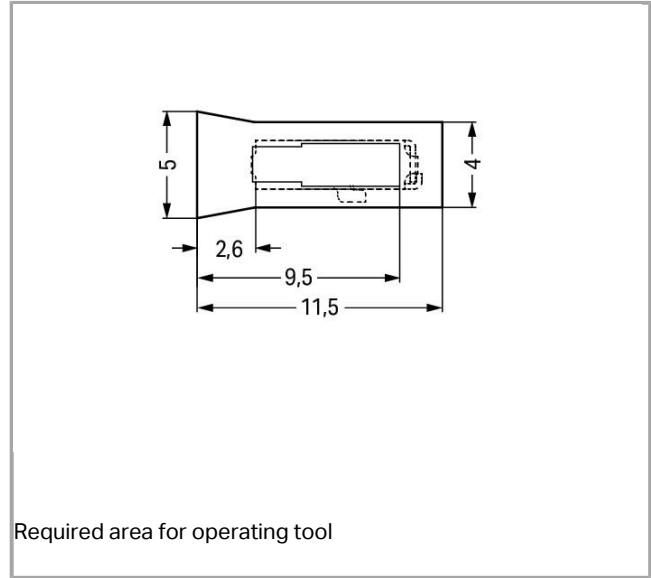

2065-189

Data

Technical Data

Main product function

Operating tool

Material Data

Weight

1.56 g